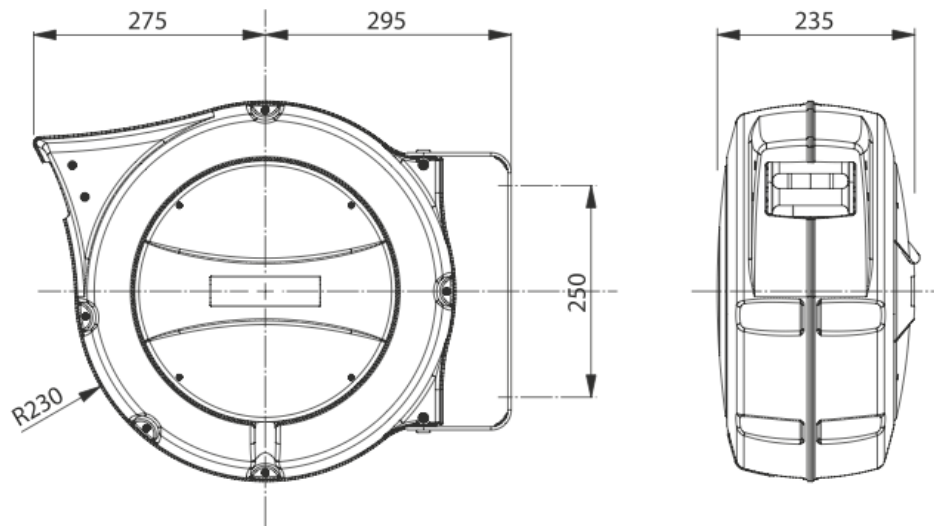

ZECA

Z

TECHNICAL EXCELLENCE. SINCE 1929.

HOSE REELS

SERIES AM86 FOR FOOD
AND AGRI

ART. AM86/AGRI

Hose length (m)
18

Hose internal diameter (mm)
12,5 mm (1/2")

Tube type
PVC Yellow

Maximum pressure
6 bar (0,6 Mpa)

TECHNICAL DATA

Article	Hose internal diameter (mm)	Hose length (m)	Cut length (m)	Maximum pressure	End fitting	Temperature	Incoming connection	Tube type	Tube colour	Fluid type
AM86/AGRI	12,5 mm (1/2")	18	1.5	6 bar (0,6 Mpa)	NO	+5 °C/+40 °C	NO	PVC Yellow	YELLOW	Water

OVERALL DIMENSIONS

Technical features

- KPU tube.
- Technopolymer structure.
- Metal fixing bracket, adjustable.
- Automatic device to stop the tube at the desired length, which can be disconnected if necessary.
- AGRI tube: for professionals in the agricultural sector