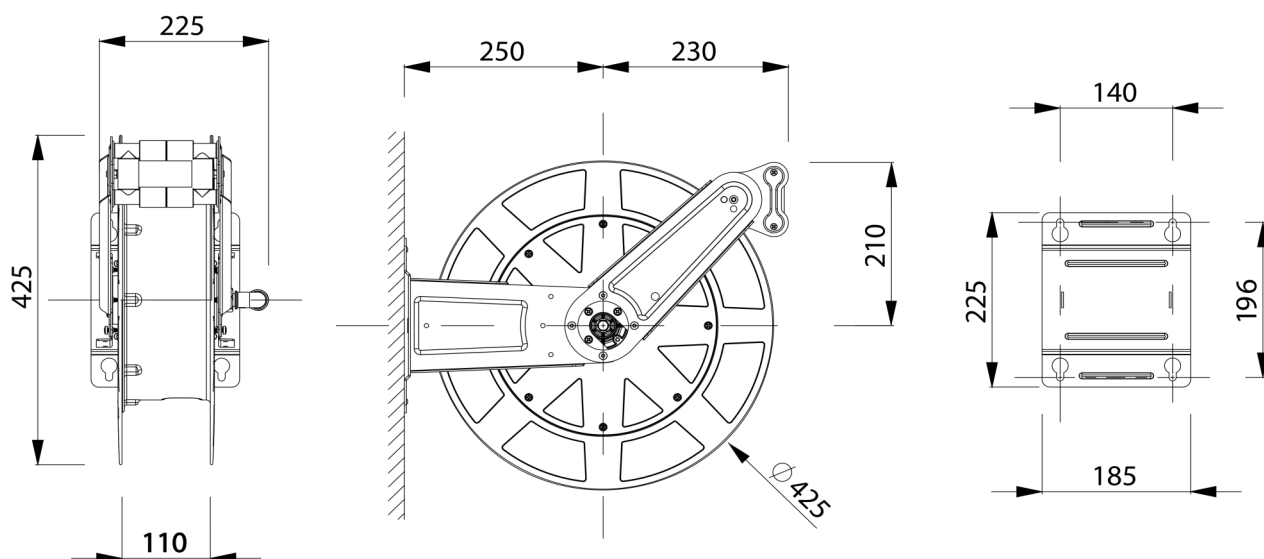

ZECA

Z

TECHNICAL EXCELLENCE. SINCE 1929.

HOSE REELS

SERIE 8400

ART. 8432/1111

Hose length (m)
12

Hose internal diameter (mm)
12,5 mm (1/2")

Tube type
PU - FOOD QUALITY

Maximum pressure
15 bar

TECHNICAL DATA

Article	Hose internal diameter (mm)	Hose length (m)	Maximum pressure	End fitting	Temperature	Incoming connection	Tube type	Tube colour	Fluid type
8432/1111	12,5 mm (1/2")	12	15 bar	1/2" M	-10°C/+60°C	1/2" F	PU - FOOD QUALITY	GREEN	Water

OVERALL DIMENSIONS**Technical features**

- SS AISI 304 bracket
- SS inlet rotary coupling and fitting
- SS outlet fitting
- SS screws

The Full INOX hose reels are suitable for various fields of application, from the food sector, to the nautical and chemical sectors, to aggressive work environments with corrosive atmospheres. Ideal for industrial cleaning, blowing and transport of fluids such as oil and AdBlue.

OPTIONAL ACCESSORIES AND SPARE PARTS**ART. 8400/SL**

voltage

Inlet tube 60 cm - 20 bar - 1/2" SAE 100 R6 - 1/2" M and 1/2" F fittings swivel

ART. 8400/SK

Spezzone tubo ingresso

Spezzone tubo ingresso 60 cm - 20 bar - 1/2" KPU - raccordi 1/2" M and 1/2" F girevole